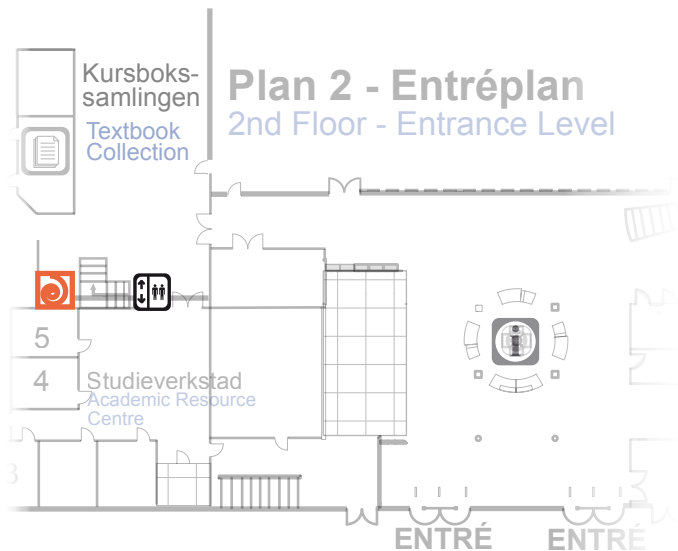

Plan 1 - Magasin 4

(nås via spiraltrappa/hiss vid Kursbokssamlingen)

1st Floor - Stack 4

(access via spiral staircase/elevator next to the Textbook Collection on the 2nd Floor)

Samlingar i magasin 4

Stack Collections 4

-  Tidskrifter (uP, tP)
Journals
-  Småtryck
Leaflet Collection
-  Äldre småtryck
Older Leaflet Collection

Entréplan - Plan 2
Entrance level - 2nd floor